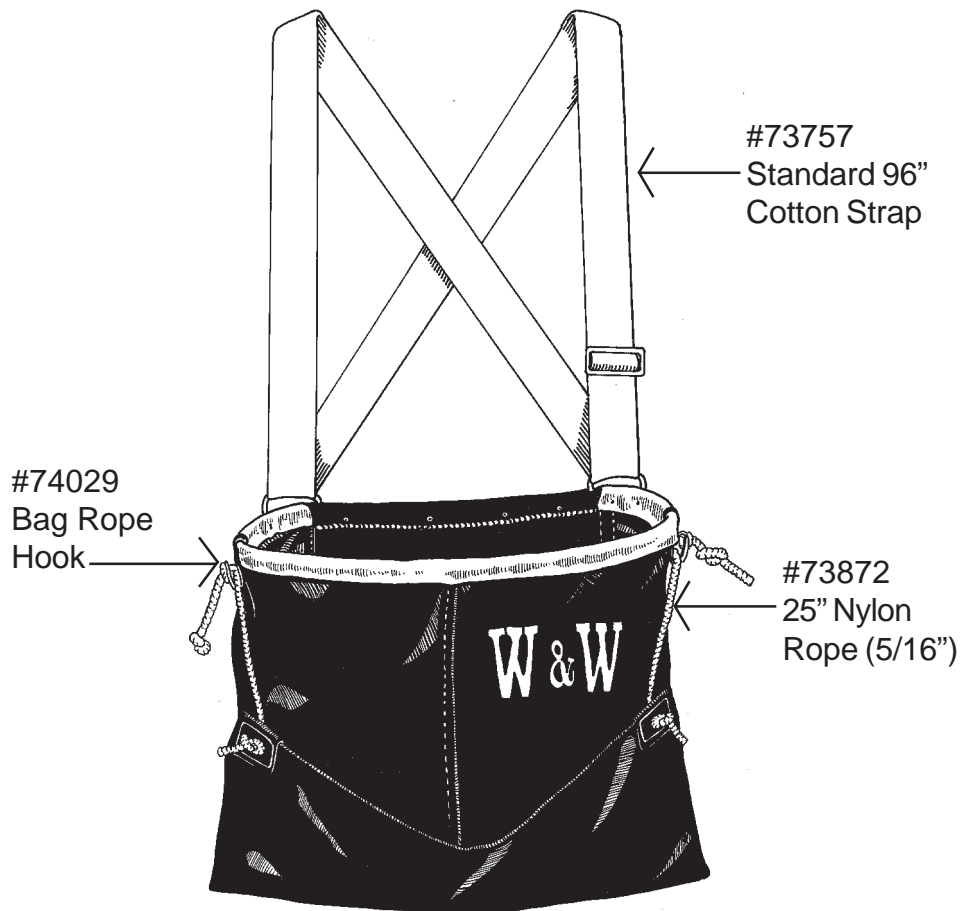

Wells & Wade Picking Bags and Buckets Replacement Parts

#80 Picking Bags
(Cordura #73187 & #73393)
(Cotton #73120 & #73153)

Jumbo Picking Buckets
(#7P104 & #7P105)

Wells & Wade Harvest Equipment
200 S. Columbia Street
Wenatchee, WA 98801