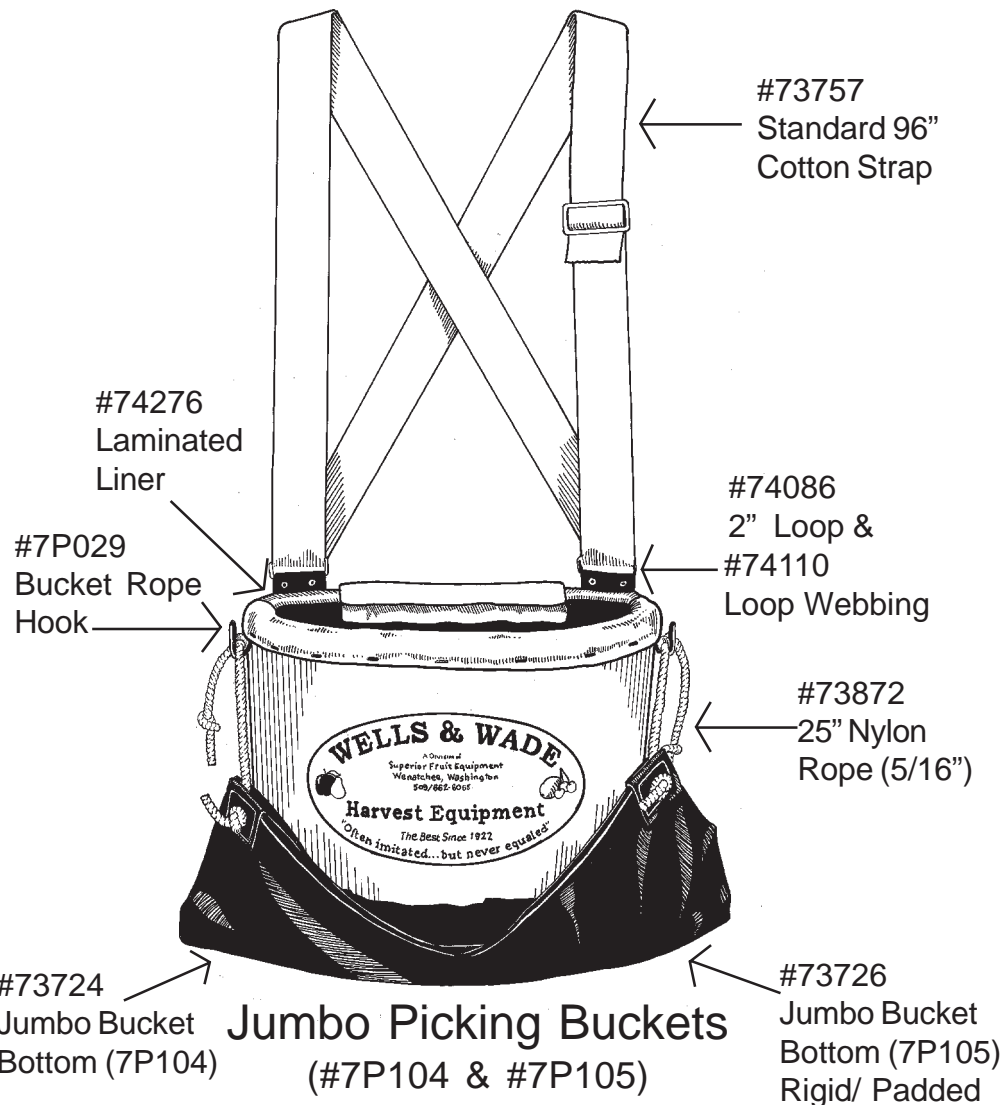

Wells & Wade Picking Bags and Buckets Replacement Parts

#80 Picking Bags
(Cordura #73187 & #73393)
(Cotton #73120 & #73153)

Jumbo Picking Buckets
(#7P104 & #7P105)

Wells & Wade Harvest Equipment
200 S. Columbia Street
Wenatchee, WA 98801